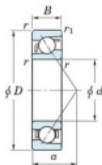

Deep groove ball bearing single row 7202-B-JTEKT - 7202-B-JTEKT

<https://www.123bearing.ca/bearing-housing/deep-groove-bearing/single-row/7202-b-jtekt>

Boundary dimensions

Single row angular bearing

Bearing No.	Boundary dimensions(mm)						Basic load ratings(kN)		Fatigue load limit(kN)		factor	Limiting speeds(min-1) Grease lub.
	d	D	B	r1(max)	r1(min)	Cr	C0r	Cu	C0u			
7202B	15	35	11	0.6	0.3	9.3	3.95	0.26	-	-	14000	

PRODUCT FEATURES

Brand	JTEKT
N° Ean13	4549250192456
Inside diameter	15 mm
Inside diameter	0.591" inch
Outside diameter	35 mm
Outside diameter	1.378" inch
Thickness	11 mm
Thickness	0.433" inch
Limiting speed	14000 rpm
Dynamic load	9.3 kN
Static load	3.95 kN
Packaging	1