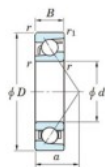

Deep groove ball bearing single row 7203-JTEKT - 7203-JTEKT

<https://www.123bearing.ca/bearing-housing/deep-groove-bearing/single-row/7203-jtekt>

Boundary dimensions

Single row angular bearing

Bearing No.	Boundary dimensions(mm)					Basic load ratings(kN)		Fatigue load limit(kN)		factor	Limiting speed(min-1)
	d	D	B	r(max)	r1(max)	C _r	C _{0r}	C _u	is		
7203	17	40	12	0.6	0.3	12.7	5.5	0.38	-	-	16000

PRODUCT FEATURES

Brand	JTEKT
N° Ean13	4549250192647
Inside diameter	17 mm
Outside diameter	40 mm
Thickness	12 mm
Limiting speed	16000 rpm
Dynamic load	12.7 kN
Static load	5.5 kN
Packaging	1

contact@123bearing.ca