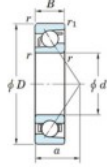

Deep groove ball bearing single row 7203-C-JTEKT - 7203-C-JTEKT

<https://www.123bearing.ca/bearing-housing/deep-groove-bearing/single-row/7203-c-jtekt>

Boundary dimensions

Single row angular bearing

Bearing No.	Boundary dimensions(mm)					Basic load ratings(kN)		Fatigue load limits(kN)		factor	Limiting speeds(min-1) Grease lub.
	d	D	B	r1max	r1min	Cr	Cor	Ca	C0		
7203C	17	40	12	0.6	0.3	13.6	5.9	0.44	13.4		23000

PRODUCT FEATURES

Brand	JTEKT
N° Ean13	3616060638649
Inside diameter	17 mm
Outside diameter	40 mm
Thickness	12 mm
Limiting speed	23000 rpm
Dynamic load	13.6 kN
Static load	5.9 kN
Packaging	1

contact@123bearing.ca