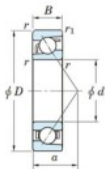

## Deep groove ball bearing single row 7303-C-JTEKT - 7303-C-JTEKT

<https://www.123bearing.ca/bearing-housing/deep-groove-bearing/single-row/7303-c-jtekt>

Boundary dimensions

Single row angular bearing

Bearing No.	Boundary dimensions(mm)					Basic load ratings(kN)		Fatigue load limit(kN)		factor	Limiting speeds(min-1) Grease lub.
	d	D	B	r(max)	r1(min)	Cr	C0r	C0	C0r		
7303C	17	47	14	1	0.6	19.8	8.4	0.65	12.6		20000

## PRODUCT FEATURES

Brand	JTEKT
N° Ean13	3616060638687
Inside diameter	17 mm
Inside diameter	0.669" inch
Outside diameter	47 mm
Outside diameter	1.85" inch
Thickness	14 mm
Thickness	0.551" inch
Limiting speed	20000 rpm
Dynamic load	19.8 kN
Static load	8.4 kN
Packaging	1