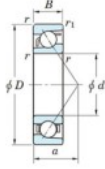

Deep groove ball bearing single row 7303-JTEKT - 7303-JTEKT

<https://www.123bearing.ca/bearing-housing/deep-groove-bearing/single-row/7303-jtekt>

Boundary dimensions

Single row angular bearing

Bearing No.	Boundary dimensions(mm)						Basic load ratings(kN)		Fatigue load limit(kN)		factor f0	Limiting speeds(min-1) Grease lub.
	d	D	B	r(mm)	r1(mm)	Cr	Cor	Ca	Cor			
7303	17	47	14	1	0.6	20	8.75	0.66	-	-	14000	

PRODUCT FEATURES

Brand	JTEKT
N° Ean13	4549250198823
Inside diameter	17 mm
Inside diameter	0.669" inch
Outside diameter	47 mm
Outside diameter	1.85" inch
Thickness	14 mm
Thickness	0.551" inch
Limiting speed	14000 rpm
Dynamic load	20 kN
Static load	8.75 kN
Packaging	1