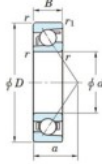

Deep groove ball bearing single row 7305-JTEKT - 7305-JTEKT

<https://www.123bearing.ca/bearing-housing/deep-groove-bearing/single-row/7305-jtekt>

Boundary dimensions

Single row angular bearing

Bearing No.	Boundary dimensions(mm)					Basic load ratings(kN)		Fatigue load limit(kN)		factor	Limiting speeds(min-1) Grease lub.
	d	D	B	r1(mm)	r2(mm)	C ₁₀	C ₉₀	C ₁₀	C ₉₀		
7305	25	62	17	1.1	0.8	33	15.8	1.15	-	-	11000

PRODUCT FEATURES

Brand	JTEKT
N° Ean13	4549250198991
Inside diameter	25 mm
Inside diameter	0.984" inch
Outside diameter	62 mm
Outside diameter	2.441" inch
Thickness	17 mm
Thickness	0.669" inch
Limiting speed	11000 rpm
Dynamic load	33 kN
Static load	15.8 kN
Packaging	1