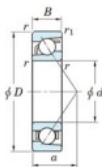

Deep groove ball bearing single row 7305-C-JTEKT - 7305-C-JTEKT

<https://www.123bearing.ca/bearing-housing/deep-groove-bearing/single-row/7305-c-jtekt>

Boundary dimensions

Single row angular bearing

Bearing No.	Boundary dimensions(mm)						Basic load ratings(kN)		Fatigue load limit(kN)		factor	Limiting speeds(min-1) Grease lub.
	d	D	B	r(mm)	r1(mm)		Cr	Cor	Cu	Co		
7305C	25	62	17	1.1	0.6		35.1	16.8	1.3	12.8	15000	

PRODUCT FEATURES

Brand	JTEKT
N° Ean13	3616060638786
Inside diameter	25 mm
Outside diameter	62 mm
Thickness	17 mm
Limiting speed	15000 rpm
Dynamic load	35.1 kN
Static load	16.8 kN
Packaging	1

contact@123bearing.ca