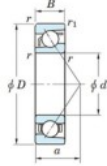

Deep groove ball bearing single row 7405-B-JTEKT - 7405-B-JTEKT

<https://www.123bearing.ca/bearing-housing/deep-groove-bearing/single-row/7405-b-jtekt>

Boundary dimensions

123BEARING

Single row angular bearing

Bearing No.	Boundary dimensions(mm)					Basic load ratings(kN)		Fatigue load limits(kN)		factor	Limiting speeds(min-1) Grease lub.
	d	D	B	r1(max)	r1(min)	C _r	C _{0r}	C _u	C ₁₀		
7405B	25	80	21	1.5	1	49.5	23.9	1.7	-	-	5800

PRODUCT FEATURES

Brand	JTEKT
N° Ean13	4549250202803
Inside diameter	25 mm
Outside diameter	80 mm
Thickness	21 mm
Limiting speed	5800 rpm
Dynamic load	49.5 kN
Static load	23.9 kN
Packaging	1

contact@123bearing.ca