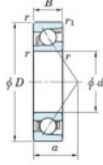

Deep groove ball bearing single row 7207-JTEKT - 7207-JTEKT

<https://www.123bearing.ca/bearing-housing/deep-groove-bearing/single-row/7207-jtekt>

Boundary dimensions

Single row angular bearing

Bearing No.	Boundary dimensions(mm)						Basic load ratings(kN)		Fatigue load limit(kN)		factor	Limiting speeds(min-1) Grease lub.
	d	D	B	r(mm)	r1(mm)	α	C ₀	C	C ₀	C		
7207	35	72	17	1.1	0.8		37.1	20.2	1.3	-	-	8800

PRODUCT FEATURES

Brand	JTEKT
N° Ean13	4549250194078
Inside diameter	35 mm
Outside diameter	72 mm
Thickness	17 mm
Limiting speed	8800 rpm
Dynamic load	37.1 kN
Static load	20.2 kN
Packaging	1

contact@123bearing.ca