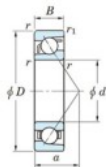

Deep groove ball bearing single row 7312-JTEKT - 7312-JTEKT

<https://www.123bearing.ca/bearing-housing/deep-groove-bearing/single-row/7312-jtekt>

Boundary dimensions

Single row angular bearing

Bearing No.	Boundary dimensions(mm)					Basic load ratings(kN)		Fatigue load limit(kN)		factor	Limiting speeds(min-1) (Grease lub.)
	d	D	B	r1(max)	r1(min)	Cr	Cr2	Cu	CU		
7312	60	130	31	2.1	1.1	123	71.6	5	-	-	4900

PRODUCT FEATURES

Brand	JTEKT
N° Ean13	4549250200809
Inside diameter	60 mm
Outside diameter	130 mm
Thickness	31 mm
Limiting speed	4900 rpm
Dynamic load	123 kN
Static load	71.6 kN
Packaging	1

contact@123bearing.ca