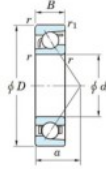

Deep groove ball bearing single row 7213-C-JTEKT - 7213-C-JTEKT

<https://www.123bearing.ca/bearing-housing/deep-groove-bearing/single-row/7213-c-jtekt>

Boundary dimensions

Single row angular bearing

Bearing No.	Boundary dimensions(mm)					Basic load ratings(kN)		Fatigue load limit(kN)		factor	Limiting speeds(min-1) Grease lub.
	d	D	B	r1/min	r1/min	Cr	Cor	Cu	fu		
7213C	65	120	23	1.5	1	95.4	62.6	4.05	14.6		7100

PRODUCT FEATURES

Brand	JTEKT
N° Ean13	3616060639288
Inside diameter	65 mm
Outside diameter	120 mm
Thickness	23 mm
Limiting speed	7100 rpm
Dynamic load	95.4 kN
Static load	62.6 kN
Packaging	1

contact@123bearing.ca