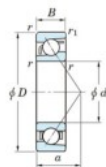

Deep groove ball bearing single row 7215-JTEKT - 7215-JTEKT

<https://www.123bearing.ca/bearing-housing/deep-groove-bearing/single-row/7215-jtekt>

Boundary dimensions

Single row angular bearing

Bearing No.	Boundary dimensions(mm)					Basic load ratings(kN)		Fatigue load limit(kN)		factor f0	Limiting speeds(min-1) General lub.
	d	D	B	r1(mm)	r2(mm)	Cr	C0p	C0	l0		
7215	75	130	25	1.5	1	103	69.5	4.2	-	-	4600

PRODUCT FEATURES

Brand	JTEKT
N° Ean13	4549250196607
Inside diameter	75 mm
Outside diameter	130 mm
Thickness	25 mm
Limiting speed	4600 rpm
Dynamic load	103 kN
Static load	69.5 kN
Packaging	1

contact@123bearing.ca