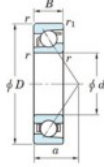

## Deep groove ball bearing single row 7216-JTEKT - 7216-JTEKT

<https://www.123bearing.ca/bearing-housing/deep-groove-bearing/single-row/7216-jtekt>

Boundary dimensions

Single row angular bearing

Bearing No.	Boundary dimensions(mm)					Basic load ratings(kN)		Fatigue load limit(kN)		factor	Limiting speeds(min-1) Grease lub.
	d	D	B	r(mm)	r1(mm)	Cr	Cor	Cu	ns		
7216	80	140	26	2	1	111	76.2	4.4	-	4300	

## PRODUCT FEATURES

Brand	JTEKT
N° Ean13	4549250196850
Inside diameter	80 mm
Outside diameter	140 mm
Thickness	26 mm
Limiting speed	4300 rpm
Dynamic load	111 kN
Static load	76.2 kN
Packaging	1

[contact@123bearing.ca](mailto:contact@123bearing.ca)