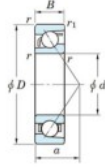

Deep groove ball bearing single row 7219-JTEKT - 7219-JTEKT

<https://www.123bearing.ca/bearing-housing/deep-groove-bearing/single-row/7219-jtekt>

Boundary dimensions

Single row angular bearing

Bearing No.	Boundary dimensions(mm)					Basic load ratings(kN)		Fatigue load limit(kN)		factor	Limiting speeds(min-1) Grease lub.
	d	D	B	r (mm)	r1 (mm)	Cr	Cor	Cu	Co		
7219	95	170	32	2.1	1.1	160	111	5.9	-	-	3500

PRODUCT FEATURES

Brand	JTEKT
N° Ean13	4549250197802
Inside diameter	95 mm
Outside diameter	170 mm
Thickness	32 mm
Limiting speed	3500 rpm
Dynamic load	160 kN
Static load	111 kN
Packaging	1

contact@123bearing.ca