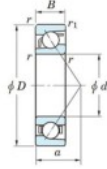

## Deep groove ball bearing single row 7320-C-JTEKT - 7320-C-JTEKT

<https://www.123bearing.ca/bearing-housing/deep-groove-bearing/single-row/7320-c-jtekt>

Boundary dimensions

Single row angular bearing

Bearing No.	Boundary dimensions(mm)					Basic load ratings(kN)		Fatigue load limits(kN)		factor K0	Limiting speeds(min-1) Grease lub.
	a	D	B	r1(min)	r1(max)	Cr	C0r	Cu	C0u		
7320C	100	215	47	3	1.1	278	208	8.5	13.4		4000

## PRODUCT FEATURES

Brand	JTEKT
N° Ean13	3616060639820
Inside diameter	100 mm
Outside diameter	215 mm
Thickness	47 mm
Limiting speed	4000 rpm
Dynamic load	278 kN
Static load	208 kN
Packaging	1

[contact@123bearing.ca](mailto:contact@123bearing.ca)