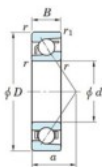

## Deep groove ball bearing single row 7001-FY-JTEKT - 7001-FY-JTEKT

<https://www.123bearing.ca/bearing-housing/deep-groove-bearing/single-row/7001-fy-jtekt>

Boundary dimensions

Single row angular bearing

Bearing No.	Boundary dimensions(mm)						Basic load ratings(kN)		Fatigue load limit(kN)		factor	Limiting speeds(min-1) Grease lub.
	d	D	B	r(mm)	r1(mm)	Cr	Cor	Cu				
7001 FY	12	28	8	0.3	0.15	6.75	2.75	0.14	-	-	29000	

## PRODUCT FEATURES

Brand	JTEKT
N° Ean13	3616060639936
Inside diameter	12 mm
Outside diameter	28 mm
Thickness	8 mm
Limiting speed	29000 rpm
Dynamic load	6.75 kN
Static load	2.75 kN
Packaging	1

[contact@123bearing.ca](mailto:contact@123bearing.ca)