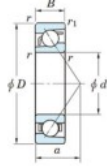

Deep groove ball bearing single row 7003-FY-JTEKT - 7003-FY-JTEKT

<https://www.123bearing.ca/bearing-housing/deep-groove-bearing/single-row/7003-fy-jtekt>

Boundary dimensions

Single row angular bearing

Bearing No.	Boundary dimensions(mm)						Basic load ratings(kN)		Fatigue load	factor	Limiting
	d	D	B	r1(mm)	r2(mm)	Cr	Cor	C0	f0	speeds(min-1) Grease lub.	
7003 FY	17	35	10	0.3	0.15	8.4	4.15	0.21	-	23000	

PRODUCT FEATURES

Brand	JTEKT
N° Ean13	3616060640109
Inside diameter	17 mm
Outside diameter	35 mm
Thickness	10 mm
Limiting speed	23000 rpm
Weight	43 g
Dynamic load	8.4 kN
Static load	4.15 kN
Packaging	1