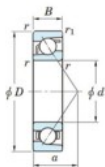

Deep groove ball bearing single row 7303-FY-JTEKT - 7303-FY-JTEKT

<https://www.123bearing.ca/bearing-housing/deep-groove-bearing/single-row/7303-fy-jtekt>

Boundary dimensions

Single row angular bearing

Bearing No.	Boundary dimensions(mm)					Basic load ratings(kN)		Fatigue load limit(kN)		factor	Limiting speeds(min-1) Grease lub.
	d	D	B	r1(mm)	r1(mm)	Cr	Cor	Cu	Co		
7303 FY	17	47	14	1	0.6	18.7	7.9	0.59	-	-	18000

PRODUCT FEATURES

Brand	JTEKT
N° Ean13	3616060640161
Inside diameter	17 mm
Outside diameter	47 mm
Thickness	14 mm
Limiting speed	18000 rpm
Dynamic load	18.7 kN
Static load	7.9 kN
Packaging	1

contact@123bearing.ca