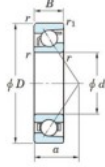

Deep groove ball bearing single row 7204-FY-JTEKT - 7204-FY-JTEKT

<https://www.123bearing.ca/bearing-housing/deep-groove-bearing/single-row/7204-fy-jtekt>

Boundary dimensions

Single row angular bearing

Bearing No.	Boundary dimensions(mm)					Basic load ratings(kN)		Fatigue load limits(kN)		factor	Limiting speeds(min-1) Grease lub.
	d	D	B	r1(mm)	r2(mm)	Cr	Cor	C0	0		
7204 FY	20	47	14	1	0.6	18.1	8.4	0.58	-	-	17000

PRODUCT FEATURES

Brand	JTEKT
N° Ean13	3616060640239
Inside diameter	20 mm
Outside diameter	47 mm
Thickness	14 mm
Limiting speed	17000 rpm
Dynamic load	18.1 kN
Static load	8.4 kN
Packaging	1

contact@123bearing.ca