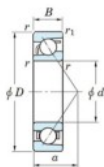

Deep groove ball bearing single row 7304-B-FY-JTEKT - 7304-B-FY-JTEKT

<https://www.123bearing.ca/bearing-housing/deep-groove-bearing/single-row/7304-b-fy-jtekt>

Boundary dimensions

Single row angular bearing

Bearing No.	Boundary dimensions(mm)					Basic load ratings(kN)		Fatigue load limit(kN)		factor	Limiting speeds(min-1)
	d	D	B	r1(min)	r1(max)	C _r	C _{0r}	C _{0r}	ISO		
7304B FY	20	52	15	1.1	0.6	20.2	8.7	0.61	-	-	13000

PRODUCT FEATURES

Brand	JTEKT
N° Ean13	3616060640253
Inside diameter	20 mm
Inside diameter	0.787" inch
Outside diameter	52 mm
Outside diameter	2.047" inch
Thickness	15 mm
Thickness	0.591" inch
Limiting speed	13000 rpm
Dynamic load	20.2 kN
Static load	8.7 kN
Packaging	1