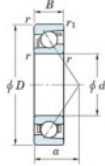

Deep groove ball bearing single row 7304-FY-JTEKT - 7304-FY-JTEKT

<https://www.123bearing.ca/bearing-housing/deep-groove-bearing/single-row/7304-fy-jtekt>

Boundary dimensions

Single row angular bearing

Bearing No.	Boundary dimensions(mm)						Basic load ratings(kN)		Fatigue load limit(kN)		factor	Limiting speeds(min-1) Grease lub.
	d	D	B	r1max	r1min		Cr	C0r	Cr	C0r		
7304 FY	20	52	15	1.1	0.6		21.8	9.4	0.71	-		17000

PRODUCT FEATURES

Brand	JTEKT
N° Ean13	3616060640260
Inside diameter	20 mm
Outside diameter	52 mm
Thickness	15 mm
Limiting speed	17000 rpm
Dynamic load	21.8 kN
Static load	9.4 kN
Packaging	1

contact@123bearing.ca