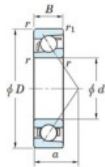

## Deep groove ball bearing single row 7404-B-FY-JTEKT - 7404-B-FY-JTEKT

<https://www.123bearing.ca/bearing-housing/deep-groove-bearing/single-row/7404-b-fy-jtekt>

Boundary dimensions

Single row angular bearing

Bearing No.	Boundary dimensions(mm)						Basic load ratings(kN)		Fatigue load limit(kN)		Limiting speeds(min <sup>-1</sup> )	
	d	D	B	r1(mm)	r2(mm)	C <sub>10</sub>	C <sub>90</sub>	C <sub>10</sub>	C <sub>90</sub>	ft	ft <sub>lim</sub>	
7404B FY	20	72	19	1.1	0.6	41.9	17.9	1.4	-	-	8500	

## PRODUCT FEATURES

Brand	JTEKT
N° Ean13	3616060640284
Inside diameter	20 mm
Inside diameter	0.787" inch
Outside diameter	72 mm
Outside diameter	2.835" inch
Thickness	19 mm
Thickness	0.748" inch
Limiting speed	8500 rpm
Dynamic load	41.9 kN
Static load	17.9 kN
Packaging	1