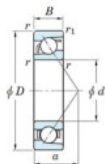

## Deep groove ball bearing single row 7404-B-FY-JTEKT - 7404-B-FY-JTEKT

<https://www.123bearing.ca/bearing-housing/deep-groove-bearing/single-row/7404-b-fy-jtekt>

Boundary dimensions

Single row angular bearing

Bearing No.	Boundary dimensions(mm)						Basic load ratings(kN)		Fatigue load limit(kN)		Limiting speeds(min <sup>-1</sup> ) Grease lub.
	d	D	B	r1(mm)	r2(mm)	C <sub>10</sub>	C <sub>90</sub>	C <sub>10</sub>	C <sub>90</sub>		
7404B FY	20	72	19	1.1	0.6	41.9	17.9	1.4	-	8500	

## PRODUCT FEATURES

Brand	JTEKT
N° Ean13	3616060640284
Inside diameter	20 mm
Inside diameter	0.787" inch
Outside diameter	72 mm
Outside diameter	2.835" inch
Thickness	19 mm
Thickness	0.748" inch
Limiting speed	8500 rpm
Dynamic load	41.9 kN
Static load	17.9 kN
Packaging	1