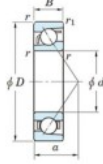

## Deep groove ball bearing single row 7404-B-FY-JTEKT - 7404-B-FY-JTEKT

<https://www.123bearing.ca/bearing-housing/deep-groove-bearing/single-row/7404-b-fy-jtekt>

Boundary dimensions

Single row angular bearing

Bearing No.	Boundary dimensions(mm)						Basic load ratings(kN)		Fatigue load limit(kN)		Limiting speeds(min <sup>-1</sup> )	
	d	D	B	r1(mm)	r2(mm)	C <sub>10</sub>	C <sub>90</sub>	C <sub>10</sub>	C <sub>90</sub>	ft	ft	
7404B FY	20	72	19	1.1	0.6	41.9	17.9	1.4	-	-	8500	

## PRODUCT FEATURES

Brand	JTEKT
N° Ean13	3616060640284
Inside diameter	20 mm
Inside diameter	0.787" inch
Outside diameter	72 mm
Outside diameter	2.835" inch
Thickness	19 mm
Thickness	0.748" inch
Limiting speed	8500 rpm
Dynamic load	41.9 kN
Static load	17.9 kN
Packaging	1