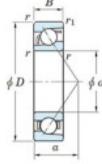

## Deep groove ball bearing single row 7404-B-FY-JTEKT - 7404-B-FY-JTEKT

<https://www.123bearing.ca/bearing-housing/deep-groove-bearing/single-row/7404-b-fy-jtekt>

Boundary dimensions

Single row angular bearing

Bearing No.	Boundary dimensions(mm)						Basic load ratings(kN)		Fatigue load limit(kN)		Limiting speeds(min <sup>-1</sup> )	
	d	D	B	r1(mm)	r2(mm)	C <sub>10</sub>	C <sub>90</sub>	C <sub>10</sub>	C <sub>90</sub>	ft	ft	
7404B FY	20	72	19	1.1	0.6	41.9	17.9	1.4	-	-	8500	

## PRODUCT FEATURES

Brand	JTEKT
N° Ean13	3616060640284
Inside diameter	20 mm
Inside diameter	0.787" inch
Outside diameter	72 mm
Outside diameter	2.835" inch
Thickness	19 mm
Thickness	0.748" inch
Limiting speed	8500 rpm
Dynamic load	41.9 kN
Static load	17.9 kN
Packaging	1