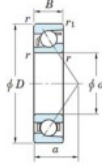

Deep groove ball bearing single row 7404-B-FY-JTEKT - 7404-B-FY-JTEKT

<https://www.123bearing.ca/bearing-housing/deep-groove-bearing/single-row/7404-b-fy-jtekt>

Boundary dimensions

Single row angular bearing

Bearing No.	Boundary dimensions(mm)						Basic load ratings(kN)		Fatigue load limit(kN)		Limiting speeds(min ⁻¹)	
	d	D	B	r1(mm)	r2(mm)	C ₁₀	C ₉₀	C ₁₀	C ₉₀	ft	ft _{lim}	
7404B FY	20	72	19	1.1	0.6	41.9	17.9	1.4	-	-	8500	

PRODUCT FEATURES

Brand	JTEKT
N° Ean13	3616060640284
Inside diameter	20 mm
Inside diameter	0.787" inch
Outside diameter	72 mm
Outside diameter	2.835" inch
Thickness	19 mm
Thickness	0.748" inch
Limiting speed	8500 rpm
Dynamic load	41.9 kN
Static load	17.9 kN
Packaging	1