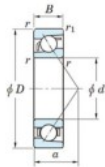

Deep groove ball bearing single row 7404-B-FY-JTEKT - 7404-B-FY-JTEKT

<https://www.123bearing.ca/bearing-housing/deep-groove-bearing/single-row/7404-b-fy-jtekt>

Boundary dimensions

Single row angular bearing

Bearing No.	Boundary dimensions(mm)						Basic load ratings(kN)		Fatigue load limit(kN)		Limiting speeds(min-1) Grease lub.
	d	D	B	r1(mm)	r2(mm)	C ₁₀	C ₉₀	C ₁₀	C ₉₀		
7404B FY	20	72	19	1.1	0.6	41.9	17.9	1.4	-	8500	

PRODUCT FEATURES

Brand	JTEKT
N° Ean13	3616060640284
Inside diameter	20 mm
Inside diameter	0.787" inch
Outside diameter	72 mm
Outside diameter	2.835" inch
Thickness	19 mm
Thickness	0.748" inch
Limiting speed	8500 rpm
Dynamic load	41.9 kN
Static load	17.9 kN
Packaging	1