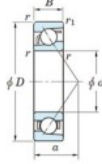

Deep groove ball bearing single row 7404-B-FY-JTEKT - 7404-B-FY-JTEKT

<https://www.123bearing.ca/bearing-housing/deep-groove-bearing/single-row/7404-b-fy-jtekt>

Boundary dimensions

Single row angular bearing

Bearing No.	Boundary dimensions(mm)						Basic load ratings(kN)		Fatigue load limit(kN)		Limiting speeds(min ⁻¹)	
	d	D	B	r1(max)	r2(max)	C ₁₀	C ₉₀	C ₁₀	C ₉₀	n ₁	n ₂	
7404B FY	20	72	19	1.1	0.6	41.9	17.9	1.4	-	-	8500	

PRODUCT FEATURES

Brand	JTEKT
N° Ean13	3616060640284
Inside diameter	20 mm
Inside diameter	0.787" inch
Outside diameter	72 mm
Outside diameter	2.835" inch
Thickness	19 mm
Thickness	0.748" inch
Limiting speed	8500 rpm
Dynamic load	41.9 kN
Static load	17.9 kN
Packaging	1