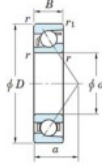

Deep groove ball bearing single row 7404-B-FY-JTEKT - 7404-B-FY-JTEKT

<https://www.123bearing.ca/bearing-housing/deep-groove-bearing/single-row/7404-b-fy-jtekt>

Boundary dimensions

Single row angular bearing

Bearing No.	Boundary dimensions(mm)						Basic load ratings(kN)		Fatigue load limit(kN)		Limiting speeds(min ⁻¹)	
	d	D	B	r1(mm)	r2(mm)	C ₁₀	C ₉₀	C ₁₀	C ₉₀	ft	ft	
7404B FY	20	72	19	1.1	0.6	41.9	17.9	1.4	-	-	8500	

PRODUCT FEATURES

Brand	JTEKT
N° Ean13	3616060640284
Inside diameter	20 mm
Inside diameter	0.787" inch
Outside diameter	72 mm
Outside diameter	2.835" inch
Thickness	19 mm
Thickness	0.748" inch
Limiting speed	8500 rpm
Dynamic load	41.9 kN
Static load	17.9 kN
Packaging	1