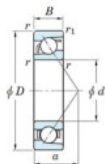

Deep groove ball bearing single row 7404-B-FY-JTEKT - 7404-B-FY-JTEKT

<https://www.123bearing.ca/bearing-housing/deep-groove-bearing/single-row/7404-b-fy-jtekt>

Boundary dimensions

Single row angular bearing

Bearing No.	Boundary dimensions(mm)						Basic load ratings(kN)		Fatigue load limit(kN)		Limiting speeds(min ⁻¹)	
	d	D	B	r1(mm)	r2(mm)	C ₁₀	C ₉₀	C ₁₀	C ₉₀	ft	ft	
7404B FY	20	72	19	1.1	0.6	41.9	17.9	1.4	-	-	8500	

PRODUCT FEATURES

Brand	JTEKT
N° Ean13	3616060640284
Inside diameter	20 mm
Inside diameter	0.787" inch
Outside diameter	72 mm
Outside diameter	2.835" inch
Thickness	19 mm
Thickness	0.748" inch
Limiting speed	8500 rpm
Dynamic load	41.9 kN
Static load	17.9 kN
Packaging	1