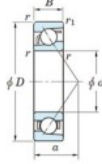

Deep groove ball bearing single row 7404-B-FY-JTEKT - 7404-B-FY-JTEKT

<https://www.123bearing.ca/bearing-housing/deep-groove-bearing/single-row/7404-b-fy-jtekt>

Boundary dimensions

Single row angular bearing

Bearing No.	Boundary dimensions(mm)						Basic load ratings(kN)		Fatigue load limit(kN)		Limiting speeds(min ⁻¹)	
	d	D	B	r1(mm)	r2(mm)	C ₁₀	C ₉₀	C ₁₀	C ₉₀	ft	ft	
7404B FY	20	72	19	1.1	0.6	41.9	17.9	1.4	-	-	8500	

PRODUCT FEATURES

Brand	JTEKT
N° Ean13	3616060640284
Inside diameter	20 mm
Inside diameter	0.787" inch
Outside diameter	72 mm
Outside diameter	2.835" inch
Thickness	19 mm
Thickness	0.748" inch
Limiting speed	8500 rpm
Dynamic load	41.9 kN
Static load	17.9 kN
Packaging	1