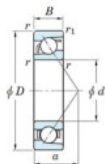

## Deep groove ball bearing single row 7404-B-FY-JTEKT - 7404-B-FY-JTEKT

<https://www.123bearing.ca/bearing-housing/deep-groove-bearing/single-row/7404-b-fy-jtekt>

Boundary dimensions

Single row angular bearing

Bearing No.	Boundary dimensions(mm)						Basic load ratings(kN)		Fatigue load limit(kN)		Limiting speeds(min <sup>-1</sup> )	
	d	D	B	r1(mm)	r2(mm)	C <sub>10</sub>	C <sub>90</sub>	C <sub>10</sub>	C <sub>90</sub>	ft	ft	
7404B FY	20	72	19	1.1	0.6	41.9	17.9	1.4	-	-	8500	

## PRODUCT FEATURES

Brand	JTEKT
N° Ean13	3616060640284
Inside diameter	20 mm
Inside diameter	0.787" inch
Outside diameter	72 mm
Outside diameter	2.835" inch
Thickness	19 mm
Thickness	0.748" inch
Limiting speed	8500 rpm
Dynamic load	41.9 kN
Static load	17.9 kN
Packaging	1