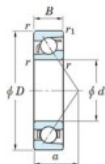

## Deep groove ball bearing single row 7404-B-FY-JTEKT - 7404-B-FY-JTEKT

<https://www.123bearing.ca/bearing-housing/deep-groove-bearing/single-row/7404-b-fy-jtekt>

Boundary dimensions

Single row angular bearing

| Bearing No. | Boundary dimensions(mm) |    |    |         |         |                 | Basic load ratings(kN) |                 | Fatigue load limit(kN) |    | Limiting speeds(min <sup>-1</sup> ) |  |
|-------------|-------------------------|----|----|---------|---------|-----------------|------------------------|-----------------|------------------------|----|-------------------------------------|--|
|             | d                       | D  | B  | r1(max) | r2(max) | C <sub>10</sub> | C <sub>90</sub>        | C <sub>10</sub> | C <sub>90</sub>        | ft | ft(Grease lub.)                     |  |
| 7404B FY    | 20                      | 72 | 19 | 1.1     | 0.6     | 41.9            | 17.9                   | 1.4             | -                      | -  | 8500                                |  |

## PRODUCT FEATURES

|                  |               |
|------------------|---------------|
| Brand            | JTEKT         |
| N° Ean13         | 3616060640284 |
| Inside diameter  | 20 mm         |
| Inside diameter  | 0.787" inch   |
| Outside diameter | 72 mm         |
| Outside diameter | 2.835" inch   |
| Thickness        | 19 mm         |
| Thickness        | 0.748" inch   |
| Limiting speed   | 8500 rpm      |
| Dynamic load     | 41.9 kN       |
| Static load      | 17.9 kN       |
| Packaging        | 1             |