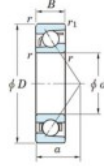

Deep groove ball bearing single row 7404-B-FY-JTEKT - 7404-B-FY-JTEKT

<https://www.123bearing.ca/bearing-housing/deep-groove-bearing/single-row/7404-b-fy-jtekt>

Boundary dimensions

Single row angular bearing

| Bearing No. | Boundary dimensions(mm) | | | | | | Basic load ratings(kN) | | Fatigue load limit(kN) | | Limiting speeds(min ⁻¹) | |
|-------------|-------------------------|----|----|--------|--------|-----------------|------------------------|-----------------|------------------------|----|-------------------------------------|--|
| | d | D | B | r1(mm) | r2(mm) | C ₁₀ | C ₉₀ | C ₁₀ | C ₉₀ | ft | ft | |
| 7404B FY | 20 | 72 | 19 | 1.1 | 0.6 | 41.9 | 17.9 | 1.4 | - | - | 8500 | |

PRODUCT FEATURES

| | |
|------------------|---------------|
| Brand | JTEKT |
| N° Ean13 | 3616060640284 |
| Inside diameter | 20 mm |
| Inside diameter | 0.787" inch |
| Outside diameter | 72 mm |
| Outside diameter | 2.835" inch |
| Thickness | 19 mm |
| Thickness | 0.748" inch |
| Limiting speed | 8500 rpm |
| Dynamic load | 41.9 kN |
| Static load | 17.9 kN |
| Packaging | 1 |