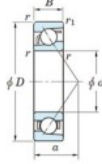

Deep groove ball bearing single row 7404-B-FY-JTEKT - 7404-B-FY-JTEKT

<https://www.123bearing.ca/bearing-housing/deep-groove-bearing/single-row/7404-b-fy-jtekt>

Boundary dimensions

Single row angular bearing

Bearing No.	Boundary dimensions(mm)						Basic load ratings(kN)		Fatigue load limit(kN)		Limiting speeds(min ⁻¹) Grease lub.
	d	D	B	r1(mm)	r2(mm)	C ₁₀	C ₉₀	C ₁₀	C ₉₀		
7404B FY	20	72	19	1.1	0.6	41.9	17.9	1.4	-	8500	

PRODUCT FEATURES

Brand	JTEKT
N° Ean13	3616060640284
Inside diameter	20 mm
Inside diameter	0.787" inch
Outside diameter	72 mm
Outside diameter	2.835" inch
Thickness	19 mm
Thickness	0.748" inch
Limiting speed	8500 rpm
Dynamic load	41.9 kN
Static load	17.9 kN
Packaging	1