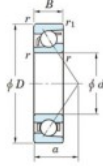

Deep groove ball bearing single row 7404-B-FY-JTEKT - 7404-B-FY-JTEKT

<https://www.123bearing.ca/bearing-housing/deep-groove-bearing/single-row/7404-b-fy-jtekt>

Boundary dimensions

Single row angular bearing

Bearing No.	Boundary dimensions(mm)						Basic load ratings(kN)		Fatigue load limit(kN)		Limiting speeds(min ⁻¹)	
	d	D	B	r1(mm)	r2(mm)	C ₁₀	C ₉₀	C ₁₀	C ₉₀	ft	ft	
7404B FY	20	72	19	1.1	0.6	41.9	17.9	1.4	-	-	8500	

PRODUCT FEATURES

Brand	JTEKT
N° Ean13	3616060640284
Inside diameter	20 mm
Inside diameter	0.787" inch
Outside diameter	72 mm
Outside diameter	2.835" inch
Thickness	19 mm
Thickness	0.748" inch
Limiting speed	8500 rpm
Dynamic load	41.9 kN
Static load	17.9 kN
Packaging	1