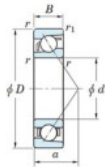

Deep groove ball bearing single row 7404-B-FY-JTEKT - 7404-B-FY-JTEKT

<https://www.123bearing.ca/bearing-housing/deep-groove-bearing/single-row/7404-b-fy-jtekt>

Boundary dimensions

Single row angular bearing

Bearing No.	Boundary dimensions(mm)						Basic load ratings(kN)		Fatigue load limit(kN)		Limiting speeds(min ⁻¹)	
	d	D	B	r1(mm)	r2(mm)	C ₁₀	C ₉₀	C ₁₀	C ₉₀	ft	ft	
7404B FY	20	72	19	1.1	0.6	41.9	17.9	1.4	-	-	8500	

PRODUCT FEATURES

Brand	JTEKT
N° Ean13	3616060640284
Inside diameter	20 mm
Inside diameter	0.787" inch
Outside diameter	72 mm
Outside diameter	2.835" inch
Thickness	19 mm
Thickness	0.748" inch
Limiting speed	8500 rpm
Dynamic load	41.9 kN
Static load	17.9 kN
Packaging	1