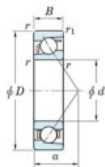

Deep groove ball bearing single row 7404-B-FY-JTEKT - 7404-B-FY-JTEKT

<https://www.123bearing.ca/bearing-housing/deep-groove-bearing/single-row/7404-b-fy-jtekt>

Boundary dimensions

Single row angular bearing

Bearing No.	Boundary dimensions(mm)						Basic load ratings(kN)		Fatigue load limit(kN)		Limiting speeds(min ⁻¹)	
	d	D	B	r1(mm)	r2(mm)	C ₁₀	C ₉₀	C ₁₀	C ₉₀	ft	ft	
7404B FY	20	72	19	1.1	0.6	41.9	17.9	1.4	-	-	8500	

PRODUCT FEATURES

Brand	JTEKT
N° Ean13	3616060640284
Inside diameter	20 mm
Inside diameter	0.787" inch
Outside diameter	72 mm
Outside diameter	2.835" inch
Thickness	19 mm
Thickness	0.748" inch
Limiting speed	8500 rpm
Dynamic load	41.9 kN
Static load	17.9 kN
Packaging	1