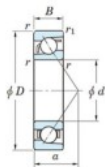

Deep groove ball bearing single row 7404-B-FY-JTEKT - 7404-B-FY-JTEKT

<https://www.123bearing.ca/bearing-housing/deep-groove-bearing/single-row/7404-b-fy-jtekt>

Boundary dimensions

Single row angular bearing

| Bearing No. | Boundary dimensions(mm) | | | | | | Basic load ratings(kN) | | Fatigue load limit(kN) | | Limiting speeds(min ⁻¹) | |
|-------------|-------------------------|----|----|--------|--------|-----------------|------------------------|-----------------|------------------------|----|-------------------------------------|--|
| | d | D | B | r1(mm) | r2(mm) | C ₁₀ | C ₉₀ | C ₁₀ | C ₉₀ | ft | ft | |
| 7404B FY | 20 | 72 | 19 | 1.1 | 0.6 | 41.9 | 17.9 | 1.4 | - | - | 8500 | |

PRODUCT FEATURES

| | |
|------------------|---------------|
| Brand | JTEKT |
| N° Ean13 | 3616060640284 |
| Inside diameter | 20 mm |
| Inside diameter | 0.787" inch |
| Outside diameter | 72 mm |
| Outside diameter | 2.835" inch |
| Thickness | 19 mm |
| Thickness | 0.748" inch |
| Limiting speed | 8500 rpm |
| Dynamic load | 41.9 kN |
| Static load | 17.9 kN |
| Packaging | 1 |