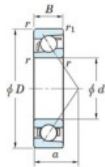

Deep groove ball bearing single row 7404-B-FY-JTEKT - 7404-B-FY-JTEKT

<https://www.123bearing.ca/bearing-housing/deep-groove-bearing/single-row/7404-b-fy-jtekt>

Boundary dimensions

Single row angular bearing

Bearing No.	Boundary dimensions(mm)						Basic load ratings(kN)		Fatigue load limit(kN)		Limiting speeds(min ⁻¹)	
	d	D	B	r1(mm)	r2(mm)	C ₁₀	C ₉₀	C ₁₀	C ₉₀	ft	ft _{lim}	
7404B FY	20	72	19	1.1	0.6	41.9	17.9	1.4	-	-	8500	

PRODUCT FEATURES

Brand	JTEKT
N° Ean13	3616060640284
Inside diameter	20 mm
Inside diameter	0.787" inch
Outside diameter	72 mm
Outside diameter	2.835" inch
Thickness	19 mm
Thickness	0.748" inch
Limiting speed	8500 rpm
Dynamic load	41.9 kN
Static load	17.9 kN
Packaging	1