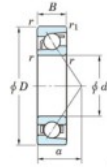

## Deep groove ball bearing single row 7005-B-FY-JTEKT - 7005-B-FY-JTEKT

<https://www.123bearing.ca/bearing-housing/deep-groove-bearing/single-row/7005-b-fy-jtekt>

Boundary dimensions

Single row angular bearing

Bearing No.	Boundary dimensions(mm)					Basic load ratings(kN)		Fatigue load limit(kN)		factor	Limiting speeds(min-1) Grease lub.
	d	D	B	r(mm)	r1(mm)	C <sub>0</sub>	C	C <sub>0</sub>	C		
7005B FY	25	47	12	0.6	0.3	12.8	6.7	0.39	-	-	12000

## PRODUCT FEATURES

Brand	JTEKT
N° Ean13	3616060640321
Inside diameter	25 mm
Outside diameter	47 mm
Thickness	12 mm
Limiting speed	12000 rpm
Dynamic load	12.8 kN
Static load	6.7 kN
Packaging	1

[contact@123bearing.ca](mailto:contact@123bearing.ca)