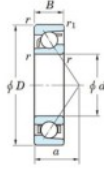

## Deep groove ball bearing single row 7005-C-FY-JTEKT - 7005-C-FY-JTEKT

<https://www.123bearing.ca/bearing-housing/deep-groove-bearing/single-row/7005-c-fy-jtekt>

Boundary dimensions

Single row angular bearing

Bearing No.	Boundary dimensions(mm)					Basic load ratings(kN)		Fatigue load limit(kN)		factor	Limiting speeds(min-1) Grease lub.
	d	D	B	r(mm)	r1(mm)	Cr	Cor	Cu	10		
7005C FY	25	47	12	0.6	0.3	15.4	8	0.51	14.7		23000

## PRODUCT FEATURES

Brand	JTEKT
N° Ean13	3616060640345
Inside diameter	25 mm
Outside diameter	47 mm
Thickness	12 mm
Limiting speed	23000 rpm
Dynamic load	15.4 kN
Static load	8 kN
Packaging	1

[contact@123bearing.ca](mailto:contact@123bearing.ca)