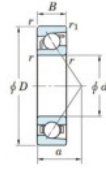

## Deep groove ball bearing single row 7305-FY-JTEKT - 7305-FY-JTEKT

<https://www.123bearing.ca/bearing-housing/deep-groove-bearing/single-row/7305-fy-jtekt>

Boundary dimensions

Single row angular bearing

| Bearing No. | Boundary dimensions(mm) |    |    |        |         | Basic load ratings(kN) |      | Fatigue load limits(kN) |     | factor (f) | Limiting speeds(min-1) (Grease lub.) |
|-------------|-------------------------|----|----|--------|---------|------------------------|------|-------------------------|-----|------------|--------------------------------------|
|             | d                       | D  | B  | r(max) | r1(max) | Cr                     | Cor  | Cu                      | C0u |            |                                      |
| 7305 FY     | 25                      | 62 | 17 | 1.1    | 0.6     | 31                     | 14.4 | 1.05                    | -   | -          | 14000                                |

### PRODUCT FEATURES

|                  |               |
|------------------|---------------|
| Brand            | JTEKT         |
| N° Ean13         | 3616060640390 |
| Inside diameter  | 25 mm         |
| Outside diameter | 62 mm         |
| Thickness        | 17 mm         |
| Limiting speed   | 14000 rpm     |
| Dynamic load     | 31 kN         |
| Static load      | 14.4 kN       |
| Packaging        | 1             |