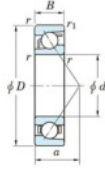

Deep groove ball bearing single row 7305-C-FY-JTEKT - 7305-C-FY-JTEKT

<https://www.123bearing.ca/bearing-housing/deep-groove-bearing/single-row/7305-c-fy-jtekt>

Boundary dimensions

Single row angular bearing

Bearing No.	Boundary dimensions(mm)						Basic load ratings(kN)		Fatigue load limit(kN)		factor	Limiting speeds(min-1) Grease lub.
	d	D	B	r1(mm)	r2(mm)	r3(mm)	Cy	C0y	Cu	C0u		
7305C FY	25	62	17	1.1	0.6		33	15.3	1.2	12.8		19000

PRODUCT FEATURES

Brand	JTEKT
N° Ean13	3616060640406
Inside diameter	25 mm
Outside diameter	62 mm
Thickness	17 mm
Limiting speed	19000 rpm
Dynamic load	33 kN
Static load	15.3 kN
Packaging	1

contact@123bearing.ca