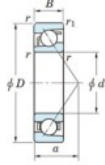

## Deep groove ball bearing single row 7006-C-FY-JTEKT - 7006-C-FY-JTEKT

<https://www.123bearing.ca/bearing-housing/deep-groove-bearing/single-row/7006-c-fy-jtekt>

Boundary dimensions

Single row angular bearing

Bearing No.	Boundary dimensions(mm)						Basic load ratings(kN)		Fatigue load factor		Limiting speeds(min-1)
	d	D	B	r(mm)	r1(mm)	Cr	C0r	Cu	f0	Groove lub.	
7006C FY	30	55	13	1	0.6	19.8	11	0.69	14.9	20000	

## PRODUCT FEATURES

Brand	JTEKT
N° Ean13	3616060640475
Inside diameter	30 mm
Outside diameter	55 mm
Thickness	13 mm
Limiting speed	20000 rpm
Dynamic load	19.8 kN
Static load	11 kN
Packaging	1

[contact@123bearing.ca](mailto:contact@123bearing.ca)