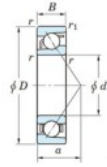

Deep groove ball bearing single row 7206-B-FY-JTEKT - 7206-B-FY-JTEKT

<https://www.123bearing.ca/bearing-housing/deep-groove-bearing/single-row/7206-b-fy-jtekt>

Boundary dimensions

Single row angular bearing

Bearing No.	Boundary dimensions(mm)					Basic load ratings (kN)		Fatigue load limit (kN)		factor @	Limiting speeds (min-1) Grease lub.
	d	D	B	r (max)	r1 (min)	C _r	C _{0r}	C _r	C _{0r}		
7206B FY	30	62	16	1	0.6	24.3	12.5	0.77	-	-	9600

PRODUCT FEATURES

Brand	JTEKT
N° Ean13	3616060640482
Inside diameter	30 mm
Inside diameter	1.181" inch
Outside diameter	62 mm
Outside diameter	2.441" inch
Thickness	16 mm
Thickness	0.63" inch
Limiting speed	9600 rpm
Dynamic load	24.3 kN
Static load	12.5 kN
Packaging	1