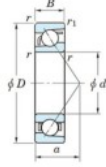

Deep groove ball bearing single row 7306-B-FY-JTEKT - 7306-B-FY-JTEKT

<https://www.123bearing.ca/bearing-housing/deep-groove-bearing/single-row/7306-b-fy-jtekt>

Boundary dimensions

Single row angular bearing

Bearing No.	Boundary dimensions(mm)					Basic load ratings(kN)		Fatigue load limit(kN)		factor	Limiting speeds(min-1)
	d	D	B	r1(mm)	r(mm)	C _r	C _{0r}	C _u	C ₁₀		
7306B FY	30	72	19	1.1	0.8	34.5	17.4	1.15	-	-	8700

PRODUCT FEATURES

Brand	JTEKT
N° Ean13	3616060640512
Inside diameter	30 mm
Outside diameter	72 mm
Thickness	19 mm
Limiting speed	8700 rpm
Dynamic load	34.5 kN
Static load	17.4 kN
Packaging	1

contact@123bearing.ca