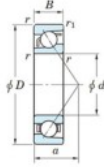

Deep groove ball bearing single row 7910-C-FY-JTEKT - 7910-C-FY-JTEKT

<https://www.123bearing.ca/bearing-housing/deep-groove-bearing/single-row/7910-c-fy-jtekt>

Boundary dimensions

Single row angular bearing

Bearing No.	Boundary dimensions(mm)					Basic load ratings(kN)		Fatigue load limit(kN)		factor	Limiting speeds(min-1) Grease lub.
	d	D	B	r1(max)	r1(min)	C _r	C _{10r}	C ₁₀	f ₀		
7910C FY	50	72	12	0.6	0.3	21.8	15.7	0.84	16.2		14000