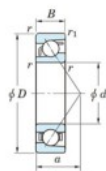

Deep groove ball bearing single row 7010-C-FY-JTEKT - 7010-C-FY-JTEKT

<https://www.123bearing.ca/bearing-housing/deep-groove-bearing/single-row/7010-c-fy-jtekt>

Boundary dimensions

Single row angular bearing

Bearing No.	Boundary dimensions(mm)						Basic load ratings(kN)		Fatigue load limit(kN)		Limiting factor	
	d	D	B	r1(mm)	r2(mm)	r1(mm)	Cr	C0r	Cu	C0u	f0	speeds(min-1) Grease Lub
7010C FY	50	80	16	1	0.6		32.5	21.9	1.25	15.7		13000

PRODUCT FEATURES

Brand	JTEKT
N° Ean13	3616060641021
Inside diameter	50 mm
Inside diameter	1.969" inch
Outside diameter	80 mm
Outside diameter	3.15" inch
Thickness	16 mm
Thickness	0.63" inch
Limiting speed	13000 rpm
Dynamic load	32.5 kN
Static load	21.9 kN
Packaging	1