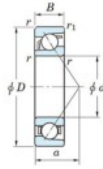

Deep groove ball bearing single row 7912-C-FY-JTEKT - 7912-C-FY-JTEKT

<https://www.123bearing.ca/bearing-housing/deep-groove-bearing/single-row/7912-c-fy-jtekt>

Boundary dimensions

Single row angular bearing

Bearing No.	Boundary dimensions(mm)						Basic load ratings(kN)		Fatigue load limit(kN)	factor	Limiting speed(min-1)
	d	D	B	r1(mm)	r2(mm)		Cr	Cor	Ca	f0	Grease lub.
7912C FY	60	85	13	1	0.6		29	21.8	1.15	16.3	12000

PRODUCT FEATURES

Brand	JTEKT
N° Ean13	3616060641281
Inside diameter	60 mm
Outside diameter	85 mm
Thickness	13 mm
Limiting speed	12000 rpm
Dynamic load	29 kN
Static load	21.8 kN
Packaging	1

contact@123bearing.ca