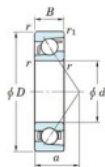

Deep groove ball bearing single row 7212-B-FY-JTEKT - 7212-B-FY-JTEKT

<https://www.123bearing.ca/bearing-housing/deep-groove-bearing/single-row/7212-b-fy-jtekt>

Boundary dimensions

Single row angular bearing

Bearing No.	Boundary dimensions(mm)						Basic load ratings(kN)		Fatigue load limit(kN)		Limiting speeds(min-1)	
	d	D	B	r(mm)	r1(mm)	Cr	Cor	Cu	fu	fu	Gross lub.	
7212B FY	60	110	22	1.5	1	66.8	41.6	2.45	-	-	5100	

PRODUCT FEATURES

Brand	JTEKT
N° Ean13	3616060641342
Inside diameter	60 mm
Outside diameter	110 mm
Thickness	22 mm
Limiting speed	5100 rpm
Dynamic load	66.8 kN
Static load	41.6 kN
Packaging	1

contact@123bearing.ca