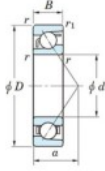

## Deep groove ball bearing single row 7212-C-FY-JTEKT - 7212-C-FY-JTEKT

<https://www.123bearing.ca/bearing-housing/deep-groove-bearing/single-row/7212-c-fy-jtekt>

Boundary dimensions

Single row angular bearing

Bearing No.	Boundary dimensions(mm)						Basic load ratings(kN)		Fatigue load factor		Limiting
	d	D	B	r(mm)	r1(mm)	r2(mm)	Cr	CDr	Cu	fD	speeds(min-1) Grease lub.
7212C FY	60	110	22	1.5	1		80	49.5	3.2	14.5	9500

### PRODUCT FEATURES

Brand	JTEKT
N° Ean13	3616060641366
Inside diameter	60 mm
Outside diameter	110 mm
Thickness	22 mm
Limiting speed	9500 rpm
Dynamic load	80 kN
Static load	49.5 kN
Packaging	1

[contact@123bearing.ca](mailto:contact@123bearing.ca)