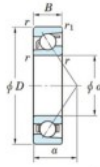

Deep groove ball bearing single row 7312-B-FY-JTEKT - 7312-B-FY-JTEKT

<https://www.123bearing.ca/bearing-housing/deep-groove-bearing/single-row/7312-b-fy-jtekt>

Boundary dimensions

Single row angular bearing

Bearing No.	Boundary dimensions(mm)					Basic load ratings(kN)		Fatigue load limit(kN)		factor	Limiting speed(r/min-1) (Grease lub.)
	d	D	B	r1(mm)	r2(mm)	C _r	C _{0r}	C _u	C ₁₀		
7312B FY	60	130	31	2.1	1.1	106	60.3	3.95	-	-	4600

PRODUCT FEATURES

Brand	JTEKT
N° Ean13	3616060641373
Inside diameter	60 mm
Outside diameter	130 mm
Thickness	31 mm
Limiting speed	4600 rpm
Dynamic load	106 kN
Static load	60.3 kN
Packaging	1

contact@123bearing.ca