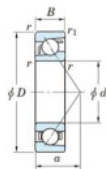

Deep groove ball bearing single row 7013-FY-JTEKT - 7013-FY-JTEKT

<https://www.123bearing.ca/bearing-housing/deep-groove-bearing/single-row/7013-fy-jtekt>

Boundary dimensions

Single row angular bearing

Bearing No.	Boundary dimensions(mm)					Basic load ratings(kN)		Fatigue load limit(kN)		factor	Limiting speeds(min-1) Grease Lub.
	d	D	B	r(mm)	r1(mm)	Cr	C0r	Cu	10		
7013 FY	65	100	18	1.1	0.6	42.1	31.4	1.7	-	-	7200

PRODUCT FEATURES

Brand	JTEKT
N° Ean13	3616060641472
Inside diameter	65 mm
Outside diameter	100 mm
Thickness	18 mm
Limiting speed	7200 rpm
Dynamic load	42.1 kN
Static load	31.4 kN
Packaging	1

contact@123bearing.ca