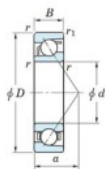

## Deep groove ball bearing single row 7013-C-FY-JTEKT - 7013-C-FY-JTEKT

<https://www.123bearing.ca/bearing-housing/deep-groove-bearing/single-row/7013-c-fy-jtekt>

Boundary dimensions

Single row angular bearing

Bearing No.	Boundary dimensions(mm)					Basic load ratings(kN)		Fatigue load limit(kN)	factor	Limiting speeds(min-1) Grease lub.
	d	D	B	r/mm	r1/mm	Cr	C0r	Cu		
7013C FY	65	100	18	1.1	0.6	46.3	34.3	1.9	15.9	10000

## PRODUCT FEATURES

Brand	JTEKT
N° Ean13	3616060641489
Inside diameter	65 mm
Outside diameter	100 mm
Thickness	18 mm
Limiting speed	10000 rpm
Dynamic load	46.3 kN
Static load	34.3 kN
Packaging	1

[contact@123bearing.ca](mailto:contact@123bearing.ca)