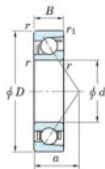

Deep groove ball bearing single row 7213-FY-JTEKT - 7213-FY-JTEKT

<https://www.123bearing.ca/bearing-housing/deep-groove-bearing/single-row/7213-fy-jtekt>

Boundary dimensions

Single row angular bearing

Bearing No.	Boundary dimensions(mm)						Basic load ratings(kN)		Fatigue load factor		Limiting speed(min-1) Grease lub.
	d	D	B	r(mm)	r1(mm)	Cr	Cor	Sm	Su		
7213 FY	65	120	23	1.5	1	84.1	54.2	3.35	-	6400	

PRODUCT FEATURES

Brand	JTEKT
N° Ean13	3616060641502
Inside diameter	65 mm
Outside diameter	120 mm
Thickness	23 mm
Limiting speed	6400 rpm
Dynamic load	84.1 kN
Static load	54.2 kN
Packaging	1

contact@123bearing.ca