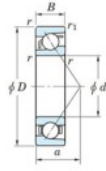

## Deep groove ball bearing single row 7014-B-FY-JTEKT - 7014-B-FY-JTEKT

<https://www.123bearing.ca/bearing-housing/deep-groove-bearing/single-row/7014-b-fy-jtekt>

Boundary dimensions

Single row angular bearing

Bearing No.	Boundary dimensions(mm)						Basic load ratings(kN)		Fatigue load	factor	Limiting
	d	D	B	r1(min)	r1(max)	Cr	Cor	Cu	f0	speeds(min-1) Grease lub.	
7014B FY	70	110	20	1.1	0.6	47.8	35.5	1.9	-	5000	

## PRODUCT FEATURES

Brand	JTEKT
N° Ean13	3616060641601
Inside diameter	70 mm
Outside diameter	110 mm
Thickness	20 mm
Limiting speed	5000 rpm
Dynamic load	47.8 kN
Static load	35.5 kN
Packaging	1

[contact@123bearing.ca](mailto:contact@123bearing.ca)