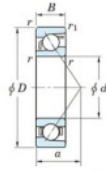

## Deep groove ball bearing single row 7214-C-FY-JTEKT - 7214-C-FY-JTEKT

<https://www.123bearing.ca/bearing-housing/deep-groove-bearing/single-row/7214-c-fy-jtekt>

Boundary dimensions

Single row angular bearing

Bearing No.	Boundary dimensions(mm)						Basic load ratings(kN)		Fatigue load		Limiting	
	d	D	B	r(mm)	r1(mm)	Cr	C0r	Ca	factor	rpm	(Grease lub.)	
7214C FY	70	125	24	1.5	1	94.9	60.2	3.9	14.6	8400		

## PRODUCT FEATURES

Brand	JTEKT
N° Ean13	3616060641656
Inside diameter	70 mm
Outside diameter	125 mm
Thickness	24 mm
Limiting speed	8400 rpm
Dynamic load	94.9 kN
Static load	60.2 kN
Packaging	1

[contact@123bearing.ca](mailto:contact@123bearing.ca)