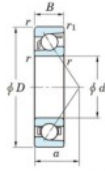

Deep groove ball bearing single row 7015-FY-JTEKT - 7015-FY-JTEKT

<https://www.123bearing.ca/bearing-housing/deep-groove-bearing/single-row/7015-fy-jtekt>

Boundary dimensions

Single row angular bearing

Bearing No.	Boundary dimensions(mm)						Basic load ratings(kN)		Fatigue load factor		Limiting	
	d	D	B	r(mm)	r1(mm)	Cr	C0r	Cu	f0	speeds(min-1)	Grease lub.	
7015 FY	75	115	20	1.1	0.6	54.6	41.7	2.25	-	6300		

PRODUCT FEATURES

Brand	JTEKT
N° Ean13	3616060641755
Inside diameter	75 mm
Outside diameter	115 mm
Thickness	20 mm
Limiting speed	6300 rpm
Dynamic load	54.6 kN
Static load	41.7 kN
Packaging	1

contact@123bearing.ca