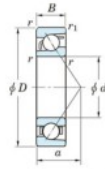

Deep groove ball bearing single row 7215-FY-JTEKT - 7215-FY-JTEKT

<https://www.123bearing.ca/bearing-housing/deep-groove-bearing/single-row/7215-fy-jtekt>

Boundary dimensions

Single row angular bearing

Bearing No.	Boundary dimensions(mm)					Basic load ratings(kN)		Fatigue load limit(kN)		factor	Limiting speeds(min-1) Grease lub.
	d	D	B	r1(mm)	r2(mm)	Cr	CD	Cu	SD		
7215 FY	75	130	25	1.5	1	99	65.2	3.95	-	-	5800

PRODUCT FEATURES

Brand	JTEKT
N° Ean13	3616060641786
Inside diameter	75 mm
Inside diameter	2.953" inch
Outside diameter	130 mm
Outside diameter	5.118" inch
Thickness	25 mm
Thickness	0.984" inch
Limiting speed	5800 rpm
Dynamic load	99 kN
Static load	65.2 kN
Packaging	1