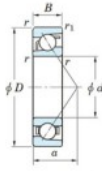

Deep groove ball bearing single row 7316-B-FY-JTEKT - 7316-B-FY-JTEKT

<https://www.123bearing.ca/bearing-housing/deep-groove-bearing/single-row/7316-b-fy-jtekt>

Boundary dimensions

Single row angular bearing

Bearing No.	Boundary dimensions(mm)					Basic load ratings(kN)		Fatigue load limit(kN)		factor	Limiting speed(min-1) (Grease lub.)
	d	D	B	r(max)	r(min)	Cr	Cor	Cu	10		
7316B FY	80	170	39	2.1	1.1	159	100	5.8	-	-	3500

PRODUCT FEATURES

Brand	JTEKT
N° Ean13	3616060641946
Inside diameter	80 mm
Inside diameter	3.15" inch
Outside diameter	170 mm
Outside diameter	6.693" inch
Thickness	39 mm
Thickness	1.535" inch
Limiting speed	3500 rpm
Dynamic load	159 kN
Static load	100 kN
Packaging	1