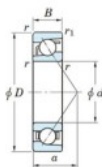

## Deep groove ball bearing single row 7316-B-FY-JTEKT - 7316-B-FY-JTEKT

<https://www.123bearing.ca/bearing-housing/deep-groove-bearing/single-row/7316-b-fy-jtekt>

Boundary dimensions

Single row angular bearing

Bearing No.	Boundary dimensions(mm)					Basic load ratings(kN)		Fatigue load limit(kN)		factor	Limiting speed(min-1) (Grease lub.)
	d	D	B	r(max)	r(min)	Cr	Cor	Cu			
7316B FY	80	170	39	2.1	1.1	159	100	5.8	-		3500

## PRODUCT FEATURES

Brand	JTEKT
N° Ean13	3616060641946
Inside diameter	80 mm
Inside diameter	3.15" inch
Outside diameter	170 mm
Outside diameter	6.693" inch
Thickness	39 mm
Thickness	1.535" inch
Limiting speed	3500 rpm
Dynamic load	159 kN
Static load	100 kN
Packaging	1