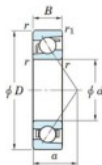

Deep groove ball bearing single row 7316-B-FY-JTEKT - 7316-B-FY-JTEKT

<https://www.123bearing.ca/bearing-housing/deep-groove-bearing/single-row/7316-b-fy-jtekt>

Boundary dimensions

Single row angular bearing

Bearing No.	Boundary dimensions(mm)					Basic load ratings(kN)		Fatigue load limit(kN)		factor	Limiting speed(min-1) Grease lub.
	d	D	B	r(max)	r(min)	Cr	Cor	Cu	10		
7316B FY	80	170	39	2.1	1.1	159	100	5.8	-		3500

PRODUCT FEATURES

Brand	JTEKT
N° Ean13	3616060641946
Inside diameter	80 mm
Inside diameter	3.15" inch
Outside diameter	170 mm
Outside diameter	6.693" inch
Thickness	39 mm
Thickness	1.535" inch
Limiting speed	3500 rpm
Dynamic load	159 kN
Static load	100 kN
Packaging	1