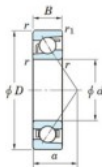

Deep groove ball bearing single row 7316-B-FY-JTEKT - 7316-B-FY-JTEKT

<https://www.123bearing.ca/bearing-housing/deep-groove-bearing/single-row/7316-b-fy-jtekt>

Boundary dimensions

Single row angular bearing

Bearing No.	Boundary dimensions(mm)					Basic load ratings(kN)		Fatigue load limit(kN)		factor	Limiting speed(min-1) (Grease lub.)
	d	D	B	r(mm)	r1(mm)	Cr	Cor	Cu	10		
7316B FY	80	170	39	2.1	1.1	159	100	5.8	-		3500

PRODUCT FEATURES

Brand	JTEKT
N° Ean13	3616060641946
Inside diameter	80 mm
Inside diameter	3.15" inch
Outside diameter	170 mm
Outside diameter	6.693" inch
Thickness	39 mm
Thickness	1.535" inch
Limiting speed	3500 rpm
Dynamic load	159 kN
Static load	100 kN
Packaging	1