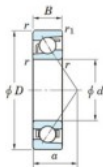

Deep groove ball bearing single row 7316-B-FY-JTEKT - 7316-B-FY-JTEKT

<https://www.123bearing.ca/bearing-housing/deep-groove-bearing/single-row/7316-b-fy-jtekt>

Boundary dimensions

Single row angular bearing

Bearing No.	Boundary dimensions(mm)					Basic load ratings(kN)		Fatigue load limit(kN)		factor	Limiting speed(min-1) Grease lub.
	d	D	B	r(mm)	r1(mm)	Cr	Cor	Cu	10		
7316B FY	80	170	39	2.1	1.1	159	100	5.8	-		3500

PRODUCT FEATURES

Brand	JTEKT
N° Ean13	3616060641946
Inside diameter	80 mm
Inside diameter	3.15" inch
Outside diameter	170 mm
Outside diameter	6.693" inch
Thickness	39 mm
Thickness	1.535" inch
Limiting speed	3500 rpm
Dynamic load	159 kN
Static load	100 kN
Packaging	1