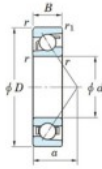

Deep groove ball bearing single row 7316-B-FY-JTEKT - 7316-B-FY-JTEKT

<https://www.123bearing.ca/bearing-housing/deep-groove-bearing/single-row/7316-b-fy-jtekt>

Boundary dimensions

Single row angular bearing

Bearing No.	Boundary dimensions(mm)					Basic load ratings(kN)		Fatigue load limit(kN)		factor	Limiting speed(min-1) (Grease lub.)
	d	D	B	r(mm)	r1(mm)	Cr	Cor	Cu	10		
7316B FY	80	170	39	2.1	1.1	159	100	5.8	-		3500

PRODUCT FEATURES

Brand	JTEKT
N° Ean13	3616060641946
Inside diameter	80 mm
Inside diameter	3.15" inch
Outside diameter	170 mm
Outside diameter	6.693" inch
Thickness	39 mm
Thickness	1.535" inch
Limiting speed	3500 rpm
Dynamic load	159 kN
Static load	100 kN
Packaging	1