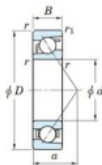

Deep groove ball bearing single row 7316-B-FY-JTEKT - 7316-B-FY-JTEKT

<https://www.123bearing.ca/bearing-housing/deep-groove-bearing/single-row/7316-b-fy-jtekt>

Boundary dimensions

Single row angular bearing

Bearing No.	Boundary dimensions(mm)					Basic load ratings(kN)		Fatigue load limit(kN)		factor	Limiting speed(min-1) (Grease lub.)
	d	D	B	r(mm)	r1(mm)	Cr	Cor	Cu	10		
7316B FY	80	170	39	2.1	1.1	159	100	5.8	-		3500

PRODUCT FEATURES

Brand	JTEKT
N° Ean13	3616060641946
Inside diameter	80 mm
Inside diameter	3.15" inch
Outside diameter	170 mm
Outside diameter	6.693" inch
Thickness	39 mm
Thickness	1.535" inch
Limiting speed	3500 rpm
Dynamic load	159 kN
Static load	100 kN
Packaging	1