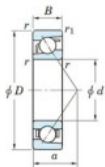

Deep groove ball bearing single row 7316-B-FY-JTEKT - 7316-B-FY-JTEKT

<https://www.123bearing.ca/bearing-housing/deep-groove-bearing/single-row/7316-b-fy-jtekt>

Boundary dimensions

Single row angular bearing

Bearing No.	Boundary dimensions(mm)					Basic load ratings(kN)		Fatigue load limit(kN)		factor	Limiting speed(min-1) (Grease lub.)
	d	D	B	r(max)	r(min)	Cr	Cor	Cu	10		
7316B FY	80	170	39	2.1	1.1	159	100	5.8	-		3500

PRODUCT FEATURES

Brand	JTEKT
N° Ean13	3616060641946
Inside diameter	80 mm
Inside diameter	3.15" inch
Outside diameter	170 mm
Outside diameter	6.693" inch
Thickness	39 mm
Thickness	1.535" inch
Limiting speed	3500 rpm
Dynamic load	159 kN
Static load	100 kN
Packaging	1