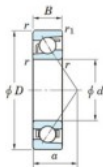

## Deep groove ball bearing single row 7316-B-FY-JTEKT - 7316-B-FY-JTEKT

<https://www.123bearing.ca/bearing-housing/deep-groove-bearing/single-row/7316-b-fy-jtekt>

Boundary dimensions

Single row angular bearing

Bearing No.	Boundary dimensions(mm)					Basic load ratings(kN)		Fatigue load limit(kN)		factor	Limiting speed(min-1) (Grease lub.)
	d	D	B	r(mm)	r1(mm)	Cr	Cor	Cu	10		
7316B FY	80	170	39	2.1	1.1	159	100	5.8	-		3500

## PRODUCT FEATURES

Brand	JTEKT
N° Ean13	3616060641946
Inside diameter	80 mm
Inside diameter	3.15" inch
Outside diameter	170 mm
Outside diameter	6.693" inch
Thickness	39 mm
Thickness	1.535" inch
Limiting speed	3500 rpm
Dynamic load	159 kN
Static load	100 kN
Packaging	1