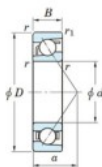

## Deep groove ball bearing single row 7316-B-FY-JTEKT - 7316-B-FY-JTEKT

<https://www.123bearing.ca/bearing-housing/deep-groove-bearing/single-row/7316-b-fy-jtekt>

Boundary dimensions

Single row angular bearing

Bearing No.	Boundary dimensions(mm)					Basic load ratings(kN)		Fatigue load limit(kN)		factor	Limiting speed(min-1) (Grease lub.)
	d	D	B	r(max)	r(min)	Cr	Cor	Cu	10		
7316B FY	80	170	39	2.1	1.1	159	100	5.8	-	-	3500

## PRODUCT FEATURES

Brand	JTEKT
N° Ean13	3616060641946
Inside diameter	80 mm
Inside diameter	3.15" inch
Outside diameter	170 mm
Outside diameter	6.693" inch
Thickness	39 mm
Thickness	1.535" inch
Limiting speed	3500 rpm
Dynamic load	159 kN
Static load	100 kN
Packaging	1