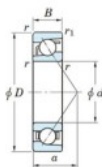

Deep groove ball bearing single row 7316-B-FY-JTEKT - 7316-B-FY-JTEKT

<https://www.123bearing.ca/bearing-housing/deep-groove-bearing/single-row/7316-b-fy-jtekt>

Boundary dimensions

Single row angular bearing

Bearing No.	Boundary dimensions(mm)					Basic load ratings(kN)		Fatigue load limit(kN)		factor	Limiting speed(min-1) (Grease lub.)
	d	D	B	r(mm)	r1(mm)	Cr	Cor	Cu	10		
7316B FY	80	170	39	2.1	1.1	159	100	5.8	-		3500

PRODUCT FEATURES

Brand	JTEKT
N° Ean13	3616060641946
Inside diameter	80 mm
Inside diameter	3.15" inch
Outside diameter	170 mm
Outside diameter	6.693" inch
Thickness	39 mm
Thickness	1.535" inch
Limiting speed	3500 rpm
Dynamic load	159 kN
Static load	100 kN
Packaging	1