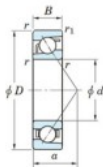

Deep groove ball bearing single row 7316-B-FY-JTEKT - 7316-B-FY-JTEKT

<https://www.123bearing.ca/bearing-housing/deep-groove-bearing/single-row/7316-b-fy-jtekt>

Boundary dimensions

Single row angular bearing

Bearing No.	Boundary dimensions(mm)					Basic load ratings(kN)		Fatigue load limit(kN)		factor	Limiting speed(min-1) (Grease lub.)
	d	D	B	r(max)	r(min)	Cr	Cor	Cu	fu		
7316B FY	80	170	39	2.1	1.1	159	100	5.8	-		3500

PRODUCT FEATURES

Brand	JTEKT
N° Ean13	3616060641946
Inside diameter	80 mm
Inside diameter	3.15" inch
Outside diameter	170 mm
Outside diameter	6.693" inch
Thickness	39 mm
Thickness	1.535" inch
Limiting speed	3500 rpm
Dynamic load	159 kN
Static load	100 kN
Packaging	1