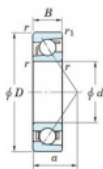

Deep groove ball bearing single row 7316-B-FY-JTEKT - 7316-B-FY-JTEKT

<https://www.123bearing.ca/bearing-housing/deep-groove-bearing/single-row/7316-b-fy-jtekt>

Boundary dimensions

Single row angular bearing

Bearing No.	Boundary dimensions(mm)					Basic load ratings(kN)		Fatigue load limit(kN)		factor	Limiting speed(min-1) Grease lub.
	d	D	B	r(mm)	r1(mm)	Cr	Cor	Cu	10		
7316B FY	80	170	39	2.1	1.1	159	100	5.8	-		3500

PRODUCT FEATURES

Brand	JTEKT
N° Ean13	3616060641946
Inside diameter	80 mm
Inside diameter	3.15" inch
Outside diameter	170 mm
Outside diameter	6.693" inch
Thickness	39 mm
Thickness	1.535" inch
Limiting speed	3500 rpm
Dynamic load	159 kN
Static load	100 kN
Packaging	1