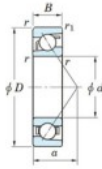

## Deep groove ball bearing single row 7316-B-FY-JTEKT - 7316-B-FY-JTEKT

<https://www.123bearing.ca/bearing-housing/deep-groove-bearing/single-row/7316-b-fy-jtekt>

Boundary dimensions

Single row angular bearing

Bearing No.	Boundary dimensions(mm)					Basic load ratings(kN)		Fatigue load limit(kN)		factor	Limiting speed(min-1) (Grease lub.)
	d	D	B	r(mm)	r1(mm)	Cr	Cor	Cu	10		
7316B FY	80	170	39	2.1	1.1	159	100	5.8	-		3500

## PRODUCT FEATURES

Brand	JTEKT
N° Ean13	3616060641946
Inside diameter	80 mm
Inside diameter	3.15" inch
Outside diameter	170 mm
Outside diameter	6.693" inch
Thickness	39 mm
Thickness	1.535" inch
Limiting speed	3500 rpm
Dynamic load	159 kN
Static load	100 kN
Packaging	1