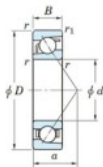

Deep groove ball bearing single row 7316-B-FY-JTEKT - 7316-B-FY-JTEKT

<https://www.123bearing.ca/bearing-housing/deep-groove-bearing/single-row/7316-b-fy-jtekt>

Boundary dimensions

Single row angular bearing

Bearing No.	Boundary dimensions(mm)					Basic load ratings(kN)		Fatigue load limit(kN)		factor	Limiting speed(min-1) (Grease lub.)
	d	D	B	r(max)	r(min)	Cr	Cor	Cu	fu		
7316B FY	80	170	39	2.1	1.1	159	100	5.8	-	-	3500

PRODUCT FEATURES

Brand	JTEKT
N° Ean13	3616060641946
Inside diameter	80 mm
Inside diameter	3.15" inch
Outside diameter	170 mm
Outside diameter	6.693" inch
Thickness	39 mm
Thickness	1.535" inch
Limiting speed	3500 rpm
Dynamic load	159 kN
Static load	100 kN
Packaging	1