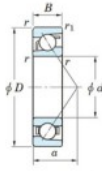

Deep groove ball bearing single row 7316-B-FY-JTEKT - 7316-B-FY-JTEKT

<https://www.123bearing.ca/bearing-housing/deep-groove-bearing/single-row/7316-b-fy-jtekt>

Boundary dimensions

Single row angular bearing

Bearing No.	Boundary dimensions(mm)					Basic load ratings(kN)		Fatigue load limit(kN)		factor	Limiting speed(min-1) (Grease lub.)
	d	D	B	r(max)	r(min)	Cr	Cor	Cu	10		
7316B FY	80	170	39	2.1	1.1	159	100	5.8	-		3500

PRODUCT FEATURES

Brand	JTEKT
N° Ean13	3616060641946
Inside diameter	80 mm
Inside diameter	3.15" inch
Outside diameter	170 mm
Outside diameter	6.693" inch
Thickness	39 mm
Thickness	1.535" inch
Limiting speed	3500 rpm
Dynamic load	159 kN
Static load	100 kN
Packaging	1