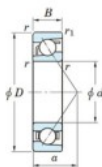

Deep groove ball bearing single row 7316-B-FY-JTEKT - 7316-B-FY-JTEKT

<https://www.123bearing.ca/bearing-housing/deep-groove-bearing/single-row/7316-b-fy-jtekt>

Boundary dimensions

Single row angular bearing

Bearing No.	Boundary dimensions(mm)					Basic load ratings(kN)		Fatigue load limit(kN)		factor	Limiting speed(min-1) (Grease lub.)
	d	D	B	r(max)	r(min)	Cr	Cor	Cu	fu		
7316B FY	80	170	39	2.1	1.1	159	100	5.8	-	-	3500

PRODUCT FEATURES

Brand	JTEKT
N° Ean13	3616060641946
Inside diameter	80 mm
Inside diameter	3.15" inch
Outside diameter	170 mm
Outside diameter	6.693" inch
Thickness	39 mm
Thickness	1.535" inch
Limiting speed	3500 rpm
Dynamic load	159 kN
Static load	100 kN
Packaging	1