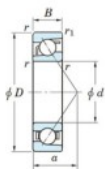

Deep groove ball bearing single row 7316-B-FY-JTEKT - 7316-B-FY-JTEKT

<https://www.123bearing.ca/bearing-housing/deep-groove-bearing/single-row/7316-b-fy-jtekt>

Boundary dimensions

Single row angular bearing

Bearing No.	Boundary dimensions(mm)					Basic load ratings(kN)		Fatigue load limit(kN)		factor	Limiting speed(min-1) Grease lub.
	d	D	B	r(mm)	r1(mm)	Cr	Cor	Cu	10		
7316B FY	80	170	39	2.1	1.1	159	100	5.8	-		3500

PRODUCT FEATURES

Brand	JTEKT
N° Ean13	3616060641946
Inside diameter	80 mm
Inside diameter	3.15" inch
Outside diameter	170 mm
Outside diameter	6.693" inch
Thickness	39 mm
Thickness	1.535" inch
Limiting speed	3500 rpm
Dynamic load	159 kN
Static load	100 kN
Packaging	1