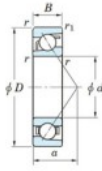

Deep groove ball bearing single row 7316-B-FY-JTEKT - 7316-B-FY-JTEKT

<https://www.123bearing.ca/bearing-housing/deep-groove-bearing/single-row/7316-b-fy-jtekt>

Boundary dimensions

Single row angular bearing

Bearing No.	Boundary dimensions(mm)					Basic load ratings(kN)		Fatigue load limit(kN)		factor	Limiting speed(min-1) (Grease lub.)
	d	D	B	r(mm)	r1(mm)	Cr	Cor	Cu	10		
7316B FY	80	170	39	2.1	1.1	159	100	5.8	-		3500

PRODUCT FEATURES

Brand	JTEKT
N° Ean13	3616060641946
Inside diameter	80 mm
Inside diameter	3.15" inch
Outside diameter	170 mm
Outside diameter	6.693" inch
Thickness	39 mm
Thickness	1.535" inch
Limiting speed	3500 rpm
Dynamic load	159 kN
Static load	100 kN
Packaging	1