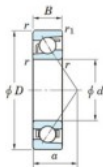

## Deep groove ball bearing single row 7316-B-FY-JTEKT - 7316-B-FY-JTEKT

<https://www.123bearing.ca/bearing-housing/deep-groove-bearing/single-row/7316-b-fy-jtekt>

Boundary dimensions

Single row angular bearing

Bearing No.	Boundary dimensions(mm)					Basic load ratings(kN)		Fatigue load limit(kN)		factor	Limiting speed(min-1) (Grease lub.)
	d	D	B	r(max)	r(min)	Cr	Cor	Cu	fu		
7316B FY	80	170	39	2.1	1.1	159	100	5.8	-	-	3500

## PRODUCT FEATURES

Brand	JTEKT
N° Ean13	3616060641946
Inside diameter	80 mm
Inside diameter	3.15" inch
Outside diameter	170 mm
Outside diameter	6.693" inch
Thickness	39 mm
Thickness	1.535" inch
Limiting speed	3500 rpm
Dynamic load	159 kN
Static load	100 kN
Packaging	1