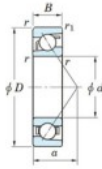

Deep groove ball bearing single row 7316-B-FY-JTEKT - 7316-B-FY-JTEKT

<https://www.123bearing.ca/bearing-housing/deep-groove-bearing/single-row/7316-b-fy-jtekt>

Boundary dimensions

Single row angular bearing

Bearing No.	Boundary dimensions(mm)					Basic load ratings(kN)		Fatigue load limit(kN)		factor	Limiting speed(min-1) (Grease lub.)
	d	D	B	r(max)	r(min)	Cr	Cor	Cu	fu		
7316B FY	80	170	39	2.1	1.1	159	100	5.8	-	-	3500

PRODUCT FEATURES

Brand	JTEKT
N° Ean13	3616060641946
Inside diameter	80 mm
Inside diameter	3.15" inch
Outside diameter	170 mm
Outside diameter	6.693" inch
Thickness	39 mm
Thickness	1.535" inch
Limiting speed	3500 rpm
Dynamic load	159 kN
Static load	100 kN
Packaging	1