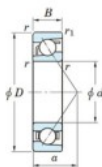

## Deep groove ball bearing single row 7316-B-FY-JTEKT - 7316-B-FY-JTEKT

<https://www.123bearing.ca/bearing-housing/deep-groove-bearing/single-row/7316-b-fy-jtekt>

Boundary dimensions

Single row angular bearing

Bearing No.	Boundary dimensions(mm)					Basic load ratings(kN)		Fatigue load limit(kN)		factor	Limiting speed(min-1) Grease lub.
	d	D	B	r(max)	r(min)	Cr	Cor	Cu	10		
7316B FY	80	170	39	2.1	1.1	159	100	5.8	-		3500

## PRODUCT FEATURES

Brand	JTEKT
N° Ean13	3616060641946
Inside diameter	80 mm
Inside diameter	3.15" inch
Outside diameter	170 mm
Outside diameter	6.693" inch
Thickness	39 mm
Thickness	1.535" inch
Limiting speed	3500 rpm
Dynamic load	159 kN
Static load	100 kN
Packaging	1