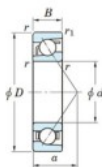

Deep groove ball bearing single row 7316-B-FY-JTEKT - 7316-B-FY-JTEKT

<https://www.123bearing.ca/bearing-housing/deep-groove-bearing/single-row/7316-b-fy-jtekt>

Boundary dimensions

Single row angular bearing

Bearing No.	Boundary dimensions(mm)					Basic load ratings(kN)		Fatigue load limit(kN)		factor	Limiting speed(min-1) (Grease lub.)
	d	D	B	r(max)	r(min)	Cr	Cor	Cu	10		
7316B FY	80	170	39	2.1	1.1	159	100	5.8	-		3500

PRODUCT FEATURES

Brand	JTEKT
N° Ean13	3616060641946
Inside diameter	80 mm
Inside diameter	3.15" inch
Outside diameter	170 mm
Outside diameter	6.693" inch
Thickness	39 mm
Thickness	1.535" inch
Limiting speed	3500 rpm
Dynamic load	159 kN
Static load	100 kN
Packaging	1