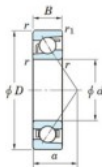

## Deep groove ball bearing single row 7316-B-FY-JTEKT - 7316-B-FY-JTEKT

<https://www.123bearing.ca/bearing-housing/deep-groove-bearing/single-row/7316-b-fy-jtekt>

Boundary dimensions

Single row angular bearing

Bearing No.	Boundary dimensions(mm)					Basic load ratings(kN)		Fatigue load limit(kN)		factor	Limiting speed(min-1) (Grease lub.)
	d	D	B	r(mm)	r1(mm)	Cr	Cor	Cu	10		
7316B FY	80	170	39	2.1	1.1	159	100	5.8	-		3500

## PRODUCT FEATURES

Brand	JTEKT
N° Ean13	3616060641946
Inside diameter	80 mm
Inside diameter	3.15" inch
Outside diameter	170 mm
Outside diameter	6.693" inch
Thickness	39 mm
Thickness	1.535" inch
Limiting speed	3500 rpm
Dynamic load	159 kN
Static load	100 kN
Packaging	1