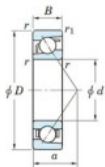

## Deep groove ball bearing single row 7316-B-FY-JTEKT - 7316-B-FY-JTEKT

<https://www.123bearing.ca/bearing-housing/deep-groove-bearing/single-row/7316-b-fy-jtekt>

Boundary dimensions

Single row angular bearing

Bearing No.	Boundary dimensions(mm)					Basic load ratings(kN)		Fatigue load limit(kN)		factor	Limiting speed(min-1) (Grease lub.)
	d	D	B	r(max)	r(min)	Cr	Cor	Cu	10		
7316B FY	80	170	39	2.1	1.1	159	100	5.8	-		3500

## PRODUCT FEATURES

Brand	JTEKT
N° Ean13	3616060641946
Inside diameter	80 mm
Inside diameter	3.15" inch
Outside diameter	170 mm
Outside diameter	6.693" inch
Thickness	39 mm
Thickness	1.535" inch
Limiting speed	3500 rpm
Dynamic load	159 kN
Static load	100 kN
Packaging	1