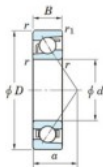

## Deep groove ball bearing single row 7316-B-FY-JTEKT - 7316-B-FY-JTEKT

<https://www.123bearing.ca/bearing-housing/deep-groove-bearing/single-row/7316-b-fy-jtekt>

Boundary dimensions

Single row angular bearing

Bearing No.	Boundary dimensions(mm)					Basic load ratings(kN)		Fatigue load limit(kN)		factor	Limiting speed(min-1) (Grease lub.)
	d	D	B	r(mm)	r1(mm)	Cr	Cor	Cu	fu		
7316B FY	80	170	39	2.1	1.1	159	100	5.8	-	-	3500

## PRODUCT FEATURES

Brand	JTEKT
N° Ean13	3616060641946
Inside diameter	80 mm
Inside diameter	3.15" inch
Outside diameter	170 mm
Outside diameter	6.693" inch
Thickness	39 mm
Thickness	1.535" inch
Limiting speed	3500 rpm
Dynamic load	159 kN
Static load	100 kN
Packaging	1