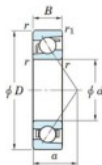

Deep groove ball bearing single row 7316-B-FY-JTEKT - 7316-B-FY-JTEKT

<https://www.123bearing.ca/bearing-housing/deep-groove-bearing/single-row/7316-b-fy-jtekt>

Boundary dimensions

Single row angular bearing

Bearing No.	Boundary dimensions(mm)					Basic load ratings(kN)		Fatigue load limit(kN)		factor	Limiting speed(min-1) (Grease lub.)
	d	D	B	r(max)	r(min)	Cr	Cor	Cu			
7316B FY	80	170	39	2.1	1.1	159	100	5.8	-	3500	

PRODUCT FEATURES

Brand	JTEKT
N° Ean13	3616060641946
Inside diameter	80 mm
Inside diameter	3.15" inch
Outside diameter	170 mm
Outside diameter	6.693" inch
Thickness	39 mm
Thickness	1.535" inch
Limiting speed	3500 rpm
Dynamic load	159 kN
Static load	100 kN
Packaging	1