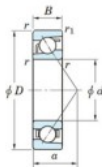

Deep groove ball bearing single row 7316-B-FY-JTEKT - 7316-B-FY-JTEKT

<https://www.123bearing.ca/bearing-housing/deep-groove-bearing/single-row/7316-b-fy-jtekt>

Boundary dimensions

Single row angular bearing

Bearing No.	Boundary dimensions(mm)					Basic load ratings(kN)		Fatigue load limit(kN)		factor	Limiting speed(min-1) (Grease lub.)
	d	D	B	r(max)	r(min)	Cr	Cor	Cu	10		
7316B FY	80	170	39	2.1	1.1	159	100	5.8	-	-	3500

PRODUCT FEATURES

Brand	JTEKT
N° Ean13	3616060641946
Inside diameter	80 mm
Inside diameter	3.15" inch
Outside diameter	170 mm
Outside diameter	6.693" inch
Thickness	39 mm
Thickness	1.535" inch
Limiting speed	3500 rpm
Dynamic load	159 kN
Static load	100 kN
Packaging	1