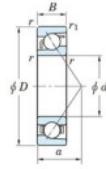

Deep groove ball bearing single row 7017-B-FY-JTEKT - 7017-B-FY-JTEKT

<https://www.123bearing.ca/bearing-housing/deep-groove-bearing/single-row/7017-b-fy-jtekt>

Boundary dimensions

Single row angular bearing

Bearing No.	Boundary dimensions(mm)					Basic load ratings(kN)		Fatigue load limit(kN)		factor f1	Limiting speeds(min-1) Grease lub.
	d	D	B	r (mm)	r1 (mm)	Cr	Cor	Cu			
7017B FY	85	130	22	1.1	0.6	61	48.4	2.4	-	-	4100

PRODUCT FEATURES

Brand	JTEKT
N° Ean13	3616060642028
Inside diameter	85 mm
Outside diameter	130 mm
Thickness	22 mm
Limiting speed	4100 rpm
Dynamic load	61 kN
Static load	48.4 kN
Packaging	1

contact@123bearing.ca