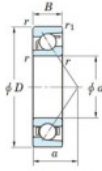

## Deep groove ball bearing single row 7317-B-FY-JTEKT - 7317-B-FY-JTEKT

<https://www.123bearing.ca/bearing-housing/deep-groove-bearing/single-row/7317-b-fy-jtekt>

Boundary dimensions

Single row angular bearing

Bearing No.	Boundary dimensions(mm)						Basic load ratings(kN)		Fatigue load limit(kN)		Limiting speeds(min-1)	
	d	D	B	r(mm)	r1(mm)	r2(mm)	Cr	CDr	Cu	fu	fu Grease Lub.	fu Oil Lub.
7317B FY	85	180	41	3	1.1		172	112	6.3	-	3300	

## PRODUCT FEATURES

Brand	JTEKT
N° Ean13	3616060642097
Inside diameter	85 mm
Outside diameter	180 mm
Thickness	41 mm
Limiting speed	3300 rpm
Dynamic load	172 kN
Static load	112 kN
Packaging	1

[contact@123bearing.ca](mailto:contact@123bearing.ca)