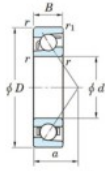

## Deep groove ball bearing single row 7317-FY-JTEKT - 7317-FY-JTEKT

<https://www.123bearing.ca/bearing-housing/deep-groove-bearing/single-row/7317-fy-jtekt>

Boundary dimensions

Single row angular bearing

Bearing No.	Boundary dimensions(mm)						Basic load ratings(kN)		Fatigue load limit(kN)		Limiting speeds(min-1)	
	d	D	B	r1(mm)	r2(mm)	r	Cr	Cor	Cu	f0	Grease lub.	
7317 FY	85	180	41	3	1.1		187	122	7.3	-	4400	

## PRODUCT FEATURES

Brand	JTEKT
N° Ean13	3616060642103
Inside diameter	85 mm
Outside diameter	180 mm
Thickness	41 mm
Limiting speed	4400 rpm
Dynamic load	187 kN
Static load	122 kN
Packaging	1

[contact@123bearing.ca](mailto:contact@123bearing.ca)