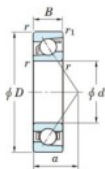

## Deep groove ball bearing single row 7018-B-FY-JTEKT - 7018-B-FY-JTEKT

<https://www.123bearing.ca/bearing-housing/deep-groove-bearing/single-row/7018-b-fy-jtekt>

Boundary dimensions

Single row angular bearing

Bearing No.	Boundary dimensions(mm)					Basic load ratings(kN)		Fatigue load limit(kN)		factor	Limiting speeds(min-1) Grease lub.
	d	D	B	r(mm)	r1(mm)	Cr	C0r	Cu	10		
7018B FY	90	140	24	1.5	1	73	57.1	2.8	-	-	3900

## PRODUCT FEATURES

Brand	JTEKT
N° Ean13	3616060642172
Inside diameter	90 mm
Inside diameter	3.543" inch
Outside diameter	140 mm
Outside diameter	5.512" inch
Thickness	24 mm
Thickness	0.945" inch
Limiting speed	3900 rpm
Dynamic load	73 kN
Static load	57.1 kN
Packaging	1