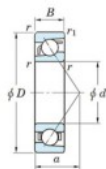

Deep groove ball bearing single row 7021-B-FY-JTEKT - 7021-B-FY-JTEKT

<https://www.123bearing.ca/bearing-housing/deep-groove-bearing/single-row/7021-b-fy-jtekt>

Boundary dimensions

Single row angular bearing

Bearing No.	Boundary dimensions(mm)					Basic load ratings(kN)		Fatigue load limit(kN)		factor	Limiting speeds(min-1) (Grease lub.)
	d	D	B	r1(mm)	r2(mm)	C _r	C _{0r}	C _u	C _{0u}		
7021B FY	105	160	26	2	1	89.2	73.8	3.3	-	-	3300

PRODUCT FEATURES

Brand	JTEKT
N° Ean13	3616060642554
Inside diameter	105 mm
Outside diameter	160 mm
Thickness	26 mm
Limiting speed	3300 rpm
Dynamic load	89.2 kN
Static load	73.8 kN
Packaging	1

contact@123bearing.ca