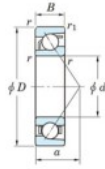

## Deep groove ball bearing single row 7222-B-FY-JTEKT - 7222-B-FY-JTEKT

<https://www.123bearing.ca/bearing-housing/deep-groove-bearing/single-row/7222-b-fy-jtekt>

Boundary dimensions

Single row angular bearing

Bearing No.	Boundary dimensions(mm)					Basic load ratings(kN)		Fatigue load limit(kN)		factor	Limiting speeds(min-1) Grease lub.
	d	D	B	r1(mm)	r2(mm)	Cr	Cor	Cu	is		
7222B FY	110	200	38	2.1	1.1	183	135	6.35	-	-	2800

## PRODUCT FEATURES

Brand	JTEKT
N° Ean13	3616060642721
Inside diameter	110 mm
Outside diameter	200 mm
Thickness	38 mm
Limiting speed	2800 rpm
Dynamic load	183 kN
Static load	135 kN
Packaging	1

[contact@123bearing.ca](mailto:contact@123bearing.ca)