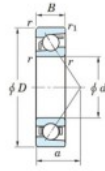

Deep groove ball bearing single row 7924-C-FY-JTEKT - 7924-C-FY-JTEKT

<https://www.123bearing.ca/bearing-housing/deep-groove-bearing/single-row/7924-c-fy-jtekt>

Boundary dimensions

Single row angular bearing

Bearing No.	Boundary dimensions(mm)					Basic load ratings(kN)		Fatigue load limit(kN)		factor	Limiting speeds(min-1) Grease lub.
	d	D	B	r1(min)	r2(min)	Cr	Cor	Co	fo		
7924C FY	120	165	22	1.1	0.6	89.7	81.2	3.55	16.5		5900

PRODUCT FEATURES

Brand	JTEKT
N° Ean13	3616060642806
Inside diameter	120 mm
Inside diameter	4.724" inch
Outside diameter	165 mm
Outside diameter	6.496" inch
Thickness	22 mm
Thickness	0.866" inch
Limiting speed	5900 rpm
Dynamic load	89.7 kN
Static load	81.2 kN
Packaging	1